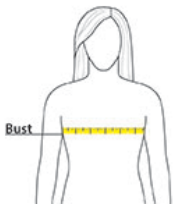

## PRODUCT MEASUREMENTS

	XS	S	M	L	XL	XXL	3XL	4XL	5XL	6XL
Size	2	4/6	8/10	12/14	16/18	20/22	24/26	28/30	32/34	36/38
Body Length at Back	25 1/2	26	26 1/2	27	27 1/2	28	28 1/2	29	29 1/2	30
Bust	18	19	20	21 1/2	23	24 1/2	26 1/2	28 1/2	30 1/2	32 1/2
Sleeve Length from Center Back	13 3/4	14 1/4	14 3/4	15 3/8	16	16 5/8	17 1/4	17 7/8	18 1/4	18 1/4

**Body Length at Back:** Measured from high point shoulder to finished hem at back.

**Bust:** Measured across the chest one inch below armhole when laid flat.

**Sleeve Length from Center Back:** Measure from Center Back neck to shoulder point to sleeve hem.

## SIZE CHARTS

	XS	S	M	L	XL	XXL	3XL	4XL	5XL	6XL
Size	2	4/6	8/10	12/14	16/18	20/22	24/26	28/30	32/34	36/38
Bust	32-34	35-36	37-38	39-41	42-44	45-47	48-51	52-55	56-59	60-63

## HOW TO MEASURE