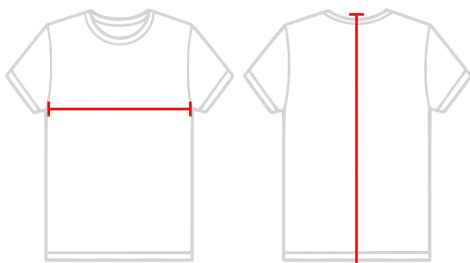

#216600 **GIRLS'** B-CORE GIRLS' RACERBACK TANK

- 100% Polyester moisture management/ antimicrobial performance fabric
- Single-needle bound neck & armhole
- A-line body - Double-needle hem
- Badger heat seal logo on center back neck

COLORS

SPECIFICATIONS

Color	XS	S	M	L	XL
Piece Weight measured in pounds	0.25	0.25	0.25	0.25	0.25
Spec Body Length measured in inches	19	20	21	22	23
Spec Chest Width measured in inches	13	14	15	16	17
Case Count # of units per case	36	36	36	36	36

HOW TO MEASURE

These product specifications reference a product's measurements. For sizing information and guidance, please reference our sizing charts.

BODY LENGTH

Measured from the top of the shoulder to bottom of the back.

CHEST WIDTH

Measured across the chest at its fullest part while laid flat.